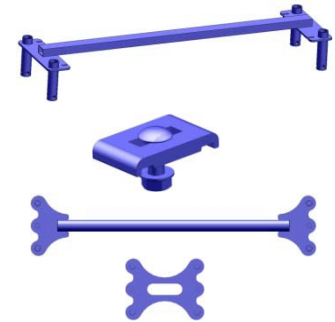

## STAIR CONVERSION KIT

This kit will allow you to make current ultra stair a free standing stair

Part Number : 0106-451  
List price : \$90.00

The Bil-Jax manufactured Ultra Stairs are made to work with our portable staging systems like ST 8100 or AS 2100. This Stair conversion kit will let you convert the ultra stair in to a free standing stair.

#### PARTS IN THE KIT

- |    |            |                             |        |
|----|------------|-----------------------------|--------|
| 1. | 0106-449   | Mounting bracket            | Qty:-1 |
| 2. | 0068-331   | Hardware package            | Qty:-4 |
| 3. | 0106-02-01 | Horizontal brace 36" long   | Qty:-2 |
| 4. | 0106-02-02 | Horizontal brace 8.25" long | Qty:-2 |

#### Step-01

Attach the mounting bracket (0106-449) onto the bottom side of the top step by using the hardware package(0068-331).

#### Step-02

Insert the legs in to the mounting bracket pegs and use snap pin to connect. Same way to attach the rubber pads.