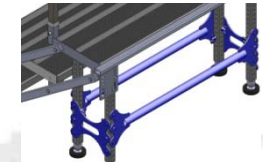

Step-03

Attach the horizontal brace onto the 4 sides of the legs with the provided hardware.

Note

The legs and the rubber pads are not included in the kit.