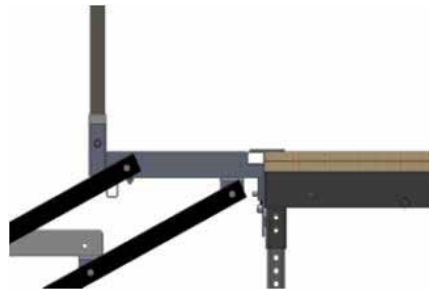

4-Step Ultra Stair - 0106-450-4  
6-Step Ultra Stair - 0106-454-6

Improved Mounting Bracket

The new mounting bracket will let you use one or two layers of 3/4" plywood on top of Multi-Stage and the top step of the stair will be flush with the stage top.

Improved Stair Base

NEW

OLD

The use of rubber base pads instead of two, provides extra stability for the stair

Improved Handrail Post & Socket

The square tube in the guard rail post allows the P-Post to line up better with the hand rails