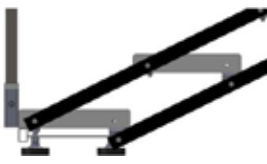

4-Step Ultra Stair - 0106-450-4  
6-Step Ultra Stair - 0106-454-6

Improved Mounting Bracket

The new mounting bracket will let you use one or two layers of 3/4" plywood on top of Multi-Stage and the top step of the stair will be flush with the stage top.

Improved Stair Base

NEW

OLD

The use of rubber base pads instead of two, provides extra stability for the stair

Improved Handrail Post & Socket

The square tube in the guard rail post allows the P-Post to line up better with the hand rails